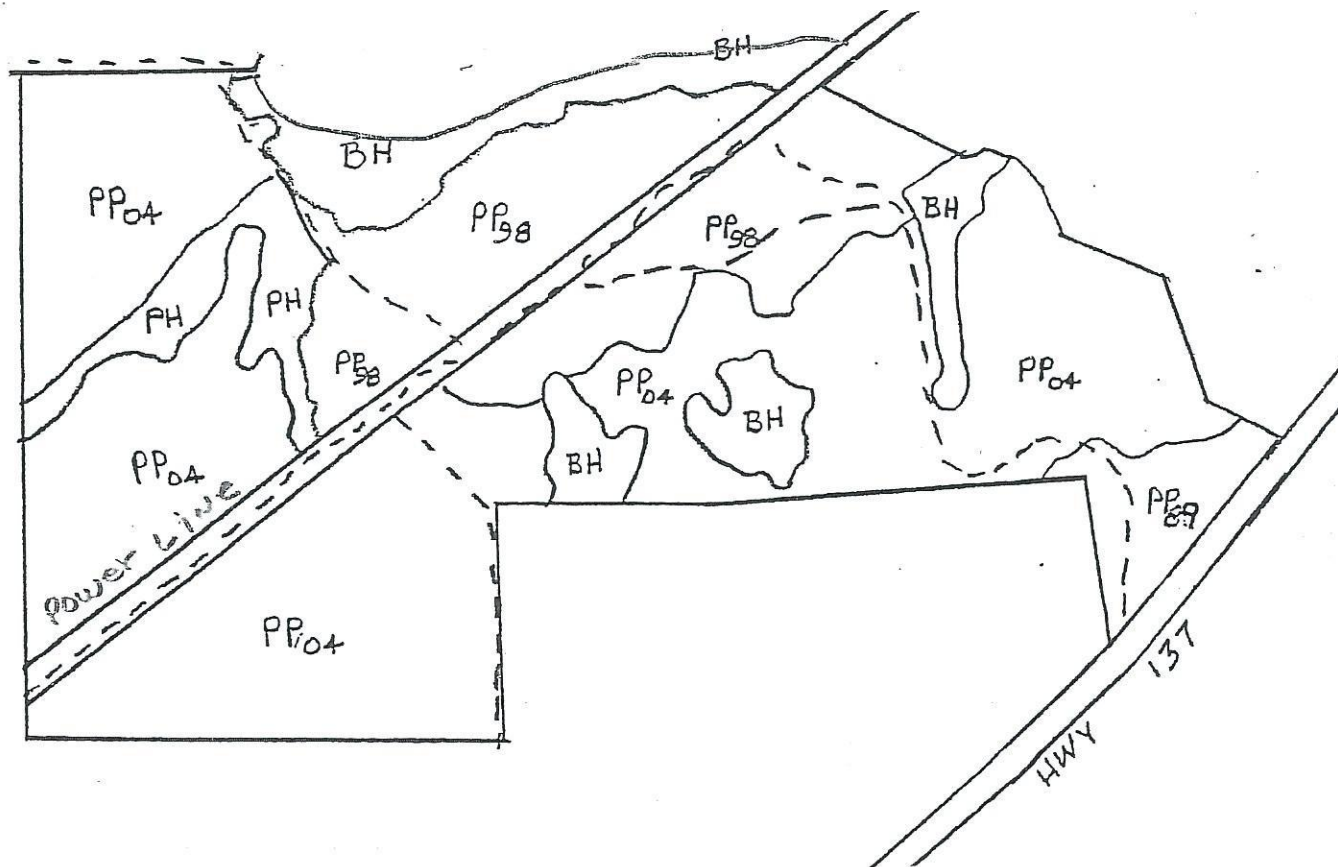

MARION 188

188 ACRES

COUNTY, GEORGIA

SCALE: 1" = 725'

LEGEND

PP PLANTED PINE/YR PLANTED

PH PINE-HARDWOOD

NP NATURAL PINE

BH BOTTOMLAND HARDWOOD

--- WOODS ROAD

---> STREAM